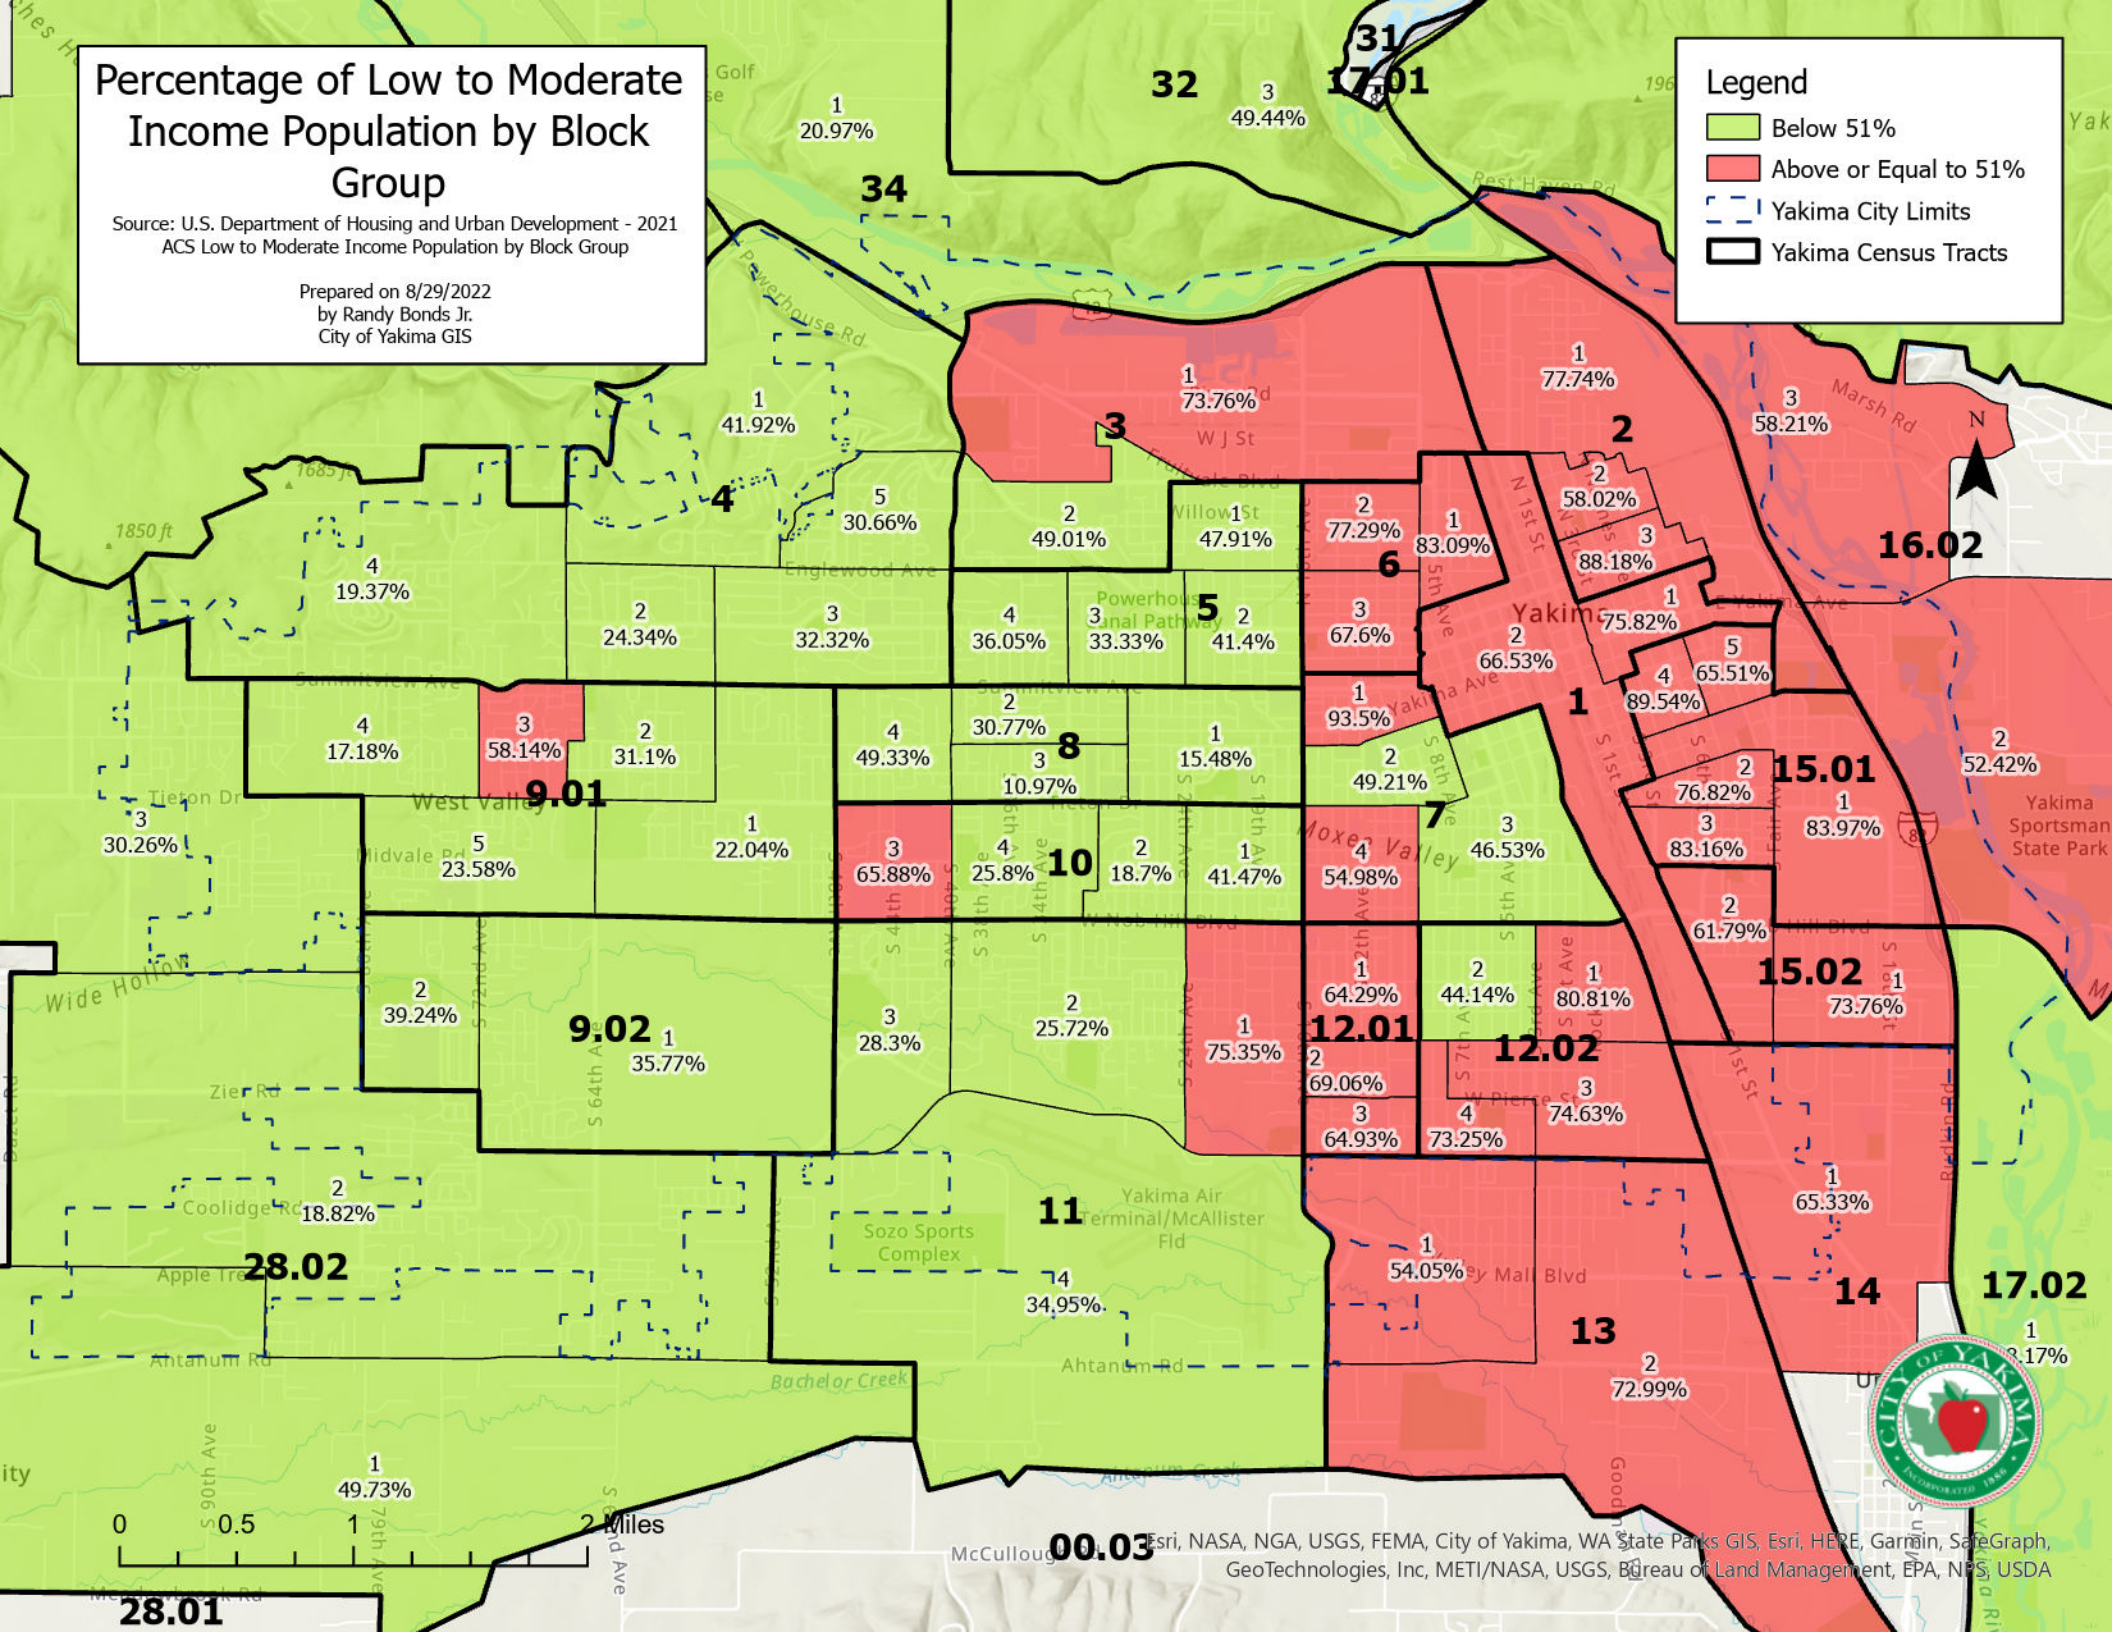

# Percentage of Low to Moderate Income Population by Block Group

Source: U.S. Department of Housing and Urban Development - 2021 ACS Low to Moderate Income Population by Block Group

Prepared on 8/29/2022  
by Randy Bonds Jr.  
City of Yakima GIS

**Legend**

- Below 51%
- Above or Equal to 51%
- Yakima City Limits
- Yakima Census Tracts

28.01

00.03